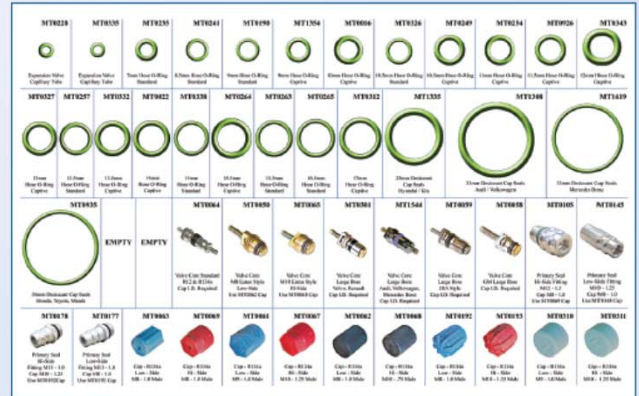

“724 Pieces”
“132 Sku's”

MT9635

Most Popular O-Rings - 36 Compartment Kit

MT9636

Line O-Rings - Caps & Valve Cores - 48 Compartment Kit

MT9637

Sealing Washer and Metal Gaskets - 36 Compartment Kit

MT9638