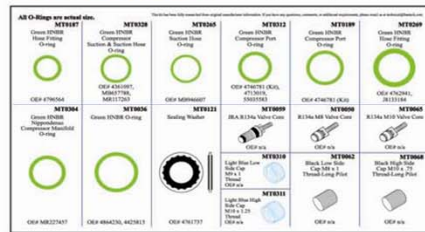

Kit 1 & 2 contains 125 service parts.