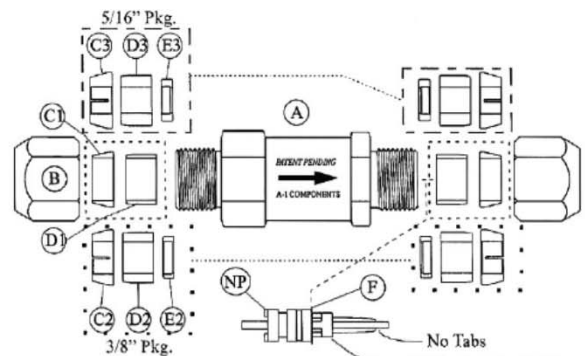

Fits 3/8, 5/16, 1/2 Dia Tubes
Can be used with or without orifice tubes.

Figure 1

Figure 2

Filter Component Identification

Code	Description	Qty.	Package
A	Main Filter Body	1	Mst Pkg
B	Clamping Nuts	2	Mst Pkg