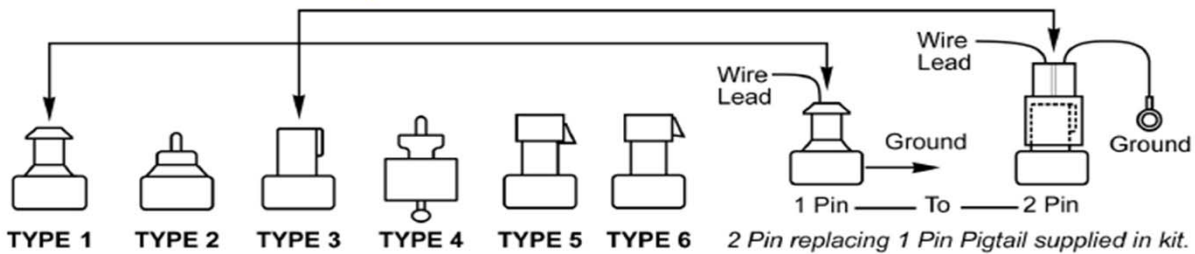

Compressor Switch Conversion Chart

Original	Delco S/S	Ref#	GM #	Original Color	Term	Oper	Normal Position	Temp / PSI	Temp / PSI	Type	Color	Switch	Pigtail
15-2110	NA	6551059	9956970	Metal	1	SH	Open	430+	NA	4	NA	NA	NA
15-2110	NA	6599306	9956970	Metal	1	SH	Open	430+	NA	4	NA	NA	NA
15-2122	NA	6552017	2724020	White	1	HSLP	Open	20/30	NA	2	Black	MT0674	MT0135*
15-2122	NA	6551368	2724020	White	1	HSLP	Open	20/30	NA	2	Black	MT0674	MT0135*
15-2150	NA	6552034	2724064	White	1	Fan	Open	210	260/305	1	Purple	MT0671	MT0136*
15-2150	NA	6551459	2724064	White	1	Fan	Open	210	260/305	1	Purple	MT0671	MT0136*
15-2159	NA	6551454	2724185	Lt. Blue	1	HSLP	Open	20/30	NA	2	Black	MT0674	MT0135*
15-2159	NA	6552018	2724185	Lt. Blue	1	HSLP	Open	20/30	NA	2	Black	MT0674	MT0135*
15-2194	NA	6551651	2724236	Red	1	HPCO	Closed	250/150	450/410	1	Blue	MT0678	MT0136*
15-2206	NA	6551751	2724256	Red	1	HPCO	Closed	250/150	450/410	2	Blue	MT0678	MT0136*
15-2235	NA	6551828	2724279	Green	1	Fan	Open	260	305/210	1	Purple	MT0671	MT0135*
15-2235	NA	6561543	6595212	Black	2	Fan	Open	260	305/210	3	Purple	MT0671	MT0135*
15-2331	15-2830	6551917	2724333	Red	2	HPCO	Closed	250/150	450/410	3	Lt. Blue	MT0447	MT0136
15-2333	15-2830	6551943	2724335	Tan	2	HPCO	Closed	250/150	450/410	3	Lt. Blue	MT0447	MT0136
15-2335	15-2830	6551917	2724333	Red	2	HPCO	Closed	250/150	450/410	3	Lt. Blue	MT0447	MT0136
15-2830	NA	6559741	2724727	Lt. Blue	2	HPCO	Closed	250/150	450/410	3	Lt. Blue	MT0447	MT0136
15-2332	15-2831	6551967	2724334	Green	2	HSLP	Open	45/55	NA	3	Brown	MT0501	MT0135
15-2332	15-2831	6551967	2724336	Green	2	HSLP	Open	45/55	NA	3	Brown	MT0501	MT0135
15-2831	NA	6559742	2724728	Brown	2	HSLP	Open	45/55	NA	3	Brown	MT0501	MT0135
15-2334	15-2831	6551946	2724336	Blue	2	HSLP	Open	45/55	NA	3	Brown	MT0501	MT0135
15-2335	NA	6551944	2724338	Gray	2	Fan	Closed	170	220/260	3	Gray	MT0672	MT0136
15-2336	NA	6551999	2724339	Yellow	2	HSLP	Open	45	48/55	3	Black	MT0673	MT0135
15-2503	NA	6551998	2724434	Purple	2	Fan	Open	200	300/260	3	Purple	MT0500	MT0135
15-2916	15-2830	6559772	2724863	Dk. Orange	2	HPCO	Closed	250/150	450/410	3	Lt. Blue	MT0447	MT0136
15-20104	NA	6559906	2724911	Red	2	Fan	Open	210	305/260	3	Purple	MT0500	MT0136
15-5687	NA	6561260	2724976	Red	2	HPCO	Closed	200/250	450/470	5	Red	MT1316	MT1341
NA	NA	NA	NA	Purple	2	HPCO	Closed	200/250	450/470	5	Red	MT1316	MT1341
NA	NA	NA	NA	Orange	2	HPCO	Closed	200/250	450/470	5	Red	MT1316	MT1341
NA	NA	NA	NA	Green	2	HPCO	Closed	365	460	6	Green	MT1353	NA

* Pigtail included in Switch Kit