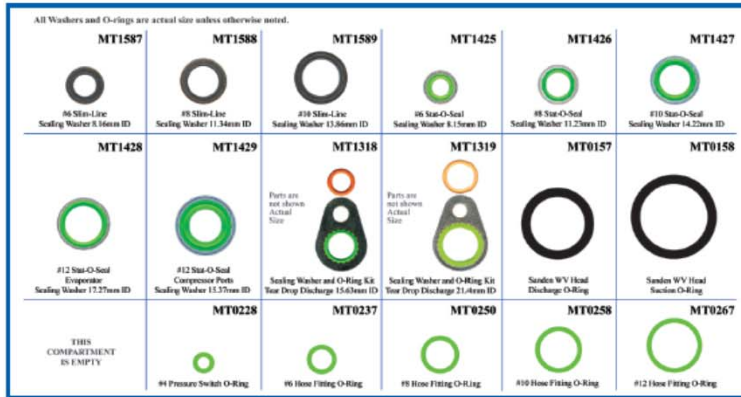

MT9631 Heavy Duty Truck Sealing Washer & O-Ring Assortment

Freightliner OEM Interchanges					
Santech P/N	OEM	Size	Type	I.D. MM	Thick MM
MT1587	ABP/N83-312076	#6	Slimline - (Black)	8.16	1.80
MT1588	ABP/N83-312060	#8	Slimline - (Black)	11.34	1.80
MT1589	ABP/N83-312092	#10	Slimline - (Black)	13.86	1.80
MT1425	ABP/N83-312366	#6	Stat-O-Seal (Black)	8.15	1.90
MT1426	ABP/N83-312368	#8	Stat-O-Seal (Red)	11.23	1.90
MT1427	ABP/N83-312200	#10 (Evap)	Stat-O-Seal (Black)	14.22	1.90
MT1429	ABP/N83-312372	#12 (Compr)	Stat-O-Seal (Red)	15.37	1.90
MT1425	23-13201-000	#6	Stat-O-Seal (Red)	8.15	1.90
MT1426	23-13202-000	#8	Stat-O-Seal (Red)	11.23	1.90
MT1427	23-13203-000	#10	Stat-O-Seal (Red)	14.22	1.90
MT1428	23-13204-000	#12 (Evap)	Stat-O-Seal (Red)	17.27	1.90
MT1429	23-13205-000	#12 (Compr)	Stat-O-Seal (Red)	15.37	1.90
MT0228	ABP/N83-312046	Press Valve	O-Ring	4.47	1.78
MT0237	ABP/N83-312056	#6	O-Ring	7.62	1.83
MT0250	ABP/N83-312048	#8	O-Ring	10.82	1.78
MT0258	ABP/N83-312040	#10	O-Ring	14.00	1.78
MT0267	ABP/N83-312052	#12	O-Ring	17.00	1.78
ABP/N83-312125 (O-Ring Kit of Above)					

Freightliner - Stat - O Seals Slim Line Washers

MT1425 8.15mm I.D. QTY: 10	MT1426 11.23mm I.D. QTY: 10	MT1427 14.22mm I.D. QTY: 10	MT1429 15.37mm I.D. QTY: 10	MT1428 17.27mm I.D. QTY: 10
MT1587 8.16mm I.D. QTY: 10 		MT1588 11.34mm I.D. QTY: 10 		MT1589 13.86mm I.D. QTY: 10

Navistar - Sealing Washer & O-Ring Kits (Teardrop)

MT1318 Discharge Kit (Teardrop & O-Ring) QTY: 1 Kit	MT1319 Suction Kit (Teardrop & O-Ring) QTY: 1 Kit	MT1322 Discharge & Suction Kit Consists of: (1) MT1318 (1) MT1319 QTY: 1 Kit