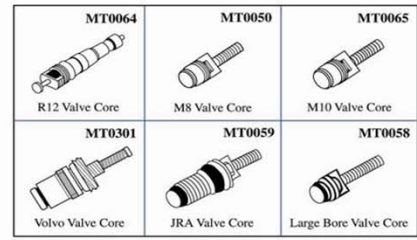

Kit MT9590 contains 80 O-rings.

P/N MT9591
Chrysler Basic O-ring Kit

Kit MT9591 contains 20 O-rings.

P/N MT9592 Ford P-Nut O-ring Kit

Kit MT9592 contains 60 O-rings.

P/N MT9593 Valve Core O-ring Kit

Kit MT9593 contains 23 valve cores.