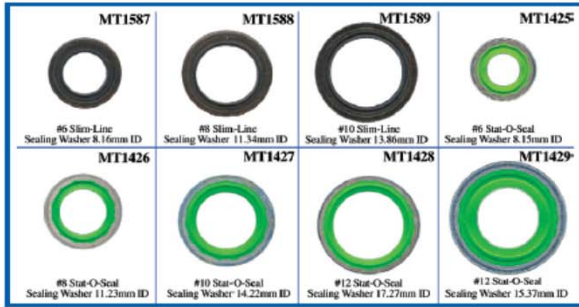

MT9630 Heavy Duty Truck Sealing Washer Assortment