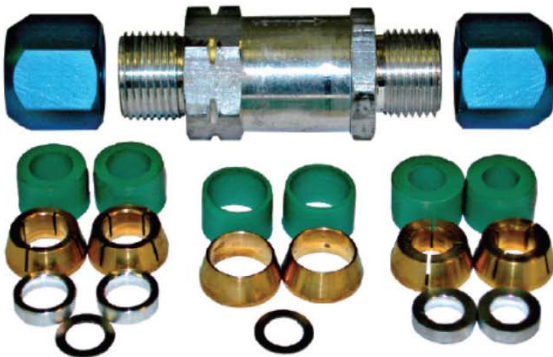

New for 2009

MT1581 QTY: 5
In-Line Filter - OEM Located Internal of Liquid Line
OEM: Located Liquid Line Black - 60mm Length with O-Ring
GM: 25687579
GM Cars 03-01

New for 2009	New for 2009	New for 2009	New for 2009	New for 2009
				
MT1582 QTY: 5	MT1583 QTY: 5	MT1584 QTY: 5	MT1585 QTY: 5	MT1586 QTY: 1 Kit
In-Line Filter - OEM Located Internal of Liquid Line OEM: Located Liquid Line Light Blue - 80mm Length with O-Ring GM: 10356437	In-Line Filter - OEM Located Internal of Liquid Line OEM: Located Liquid Line Green- 80mm Length with O-Ring GM: 21999762	In-Line Filter - OEM Located Liquid Line at Expansion Valve OEM - Located at Expansion Valve Block Toyota: 88377-04010	In-Line Filter - Universal Universal - Insert into Liquid Line at Condenser Location Light Blue - 60mm Length	Master Tech OEM IN- Line Filter Kit 6 part numbers for a total of 13 pieces
GM Cars 09-05	GM Cars 09-06	Toyota 08-05		

MT3200 - Universal In-Line Filter Assembly

What is different about this new service filter?

Issue #1

Provide a simplified robust leak free installation. The original filter design incorporated an "O" ring to seal around the a/c tube OD. Successful installation required a smooth round surface.

The redesigned filter replaces the single "O" ring with a robust tapered sealing sleeve.

The sleeve provides 10 times the sealing area and greatly increases the seal's ability to overcome field tube irregularities. The additions of slots on the brass collar permits the collar to seat correctly on the first installation as well as increase compression on the sleeve.