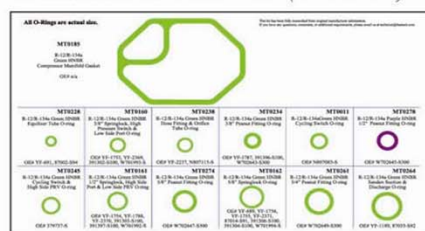

P/N MT9522 Audi/Volkswagen

P/N MT9548 Chrysler (2 Box Kit)

Kit MT9522 contains 94 service parts.

Kit 1 & 2 contains 125 service parts.

P/N MT9520 BMW

P/N MT9549 Ford (2 Box Kit)

Kit MT9520 contains 87 service parts.