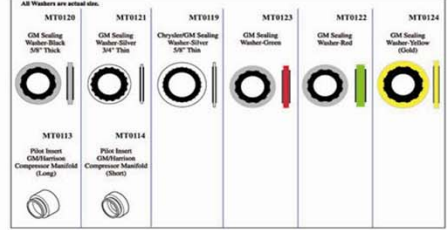

P/N MT9588
GM/Harrison Sealing Washer Kit

Kit MT9588 contains 28 washers & 8 pilot inserts.

P/N MT9589
GM & Ford Basic O-ring Kit

Kit MT9589 contains 180 O-rings.

P/N MT9590
Ford Springlock Metric O-ring Kit