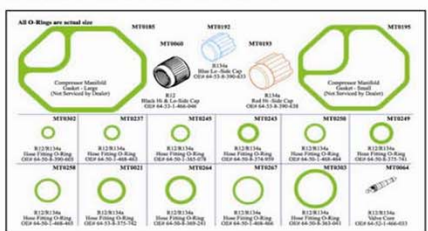

P/N MT9522 Audi/Volkswagen

P/N MT9548 Chrysler (2 Box Kit)

Kit MT9522 contains 94 service parts.

Kit 1 & 2 contains 125 service parts.

P/N MT9520 BMW

P/N MT9549 Ford (2 Box Kit)

Kit MT9520 contains 87 service parts.