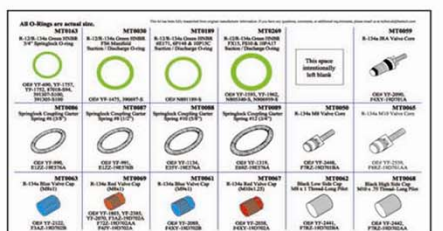

Assorted Service Kits

P/N MT9586
Ford Basic O-ring Kit

Kit MT9586 contains 80 O-rings

P/N MT9587
GM Slim-Line Washer Kit

Kit MT9587 contains 20 slim-line washers.

P/N MT9588
GM/Harrison Sealing Washer Kit

Kit MT9588 contains 28 washers & 8 pilot inserts.

P/N MT9589
GM & Ford Basic O-ring Kit

Kit MT9589 contains 180 O-rings.

P/N MT9590
Ford Springlock Metric O-ring Kit

Kit MT9590 contains 80 O-rings.

P/N MT9591
Chrysler Basic O-ring Kit

Kit MT9591 contains 20 O-rings.

P/N MT9592 Ford P-Nut O-ring Kit

Kit MT9592 contains 60 O-rings.

P/N MT9593 Valve Core O-ring Kit

Kit MT9593 contains 23 valve cores.

Master Technician Series™ - Vehicle Specific Kits (OEM Style)

All Vehicle Specific Service Kits include a complete selection of O-rings, garter springs and/or system sealing washers, caps and valve cores for the specified manufacturers' vehicles. These kits include a full range of Green, Purple or Yellow HNBR O-rings for R12 and R134a applications.

P/N MT9522 Audi/Volkswagen

P/N MT9548 Chrysler (2 Box Kit)

Kit MT9522 contains 94 service parts.

Kit 1 & 2 contains 125 service parts.

P/N MT9520 BMW

P/N MT9549 Ford (2 Box Kit)

Kit MT9520 contains 87 service parts.

Kit 1 & 2 contains 119 service parts.