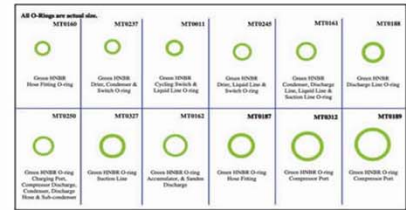

Kit MT9590 contains 80 O-rings.

P/N MT9591
Chrysler Basic O-ring Kit

Kit MT9591 contains 20 O-rings.

P/N MT9592 Ford P-Nut O-ring Kit

Kit MT9592 contains 60 O-rings.

P/N MT9593 Valve Core O-ring Kit

Kit MT9593 contains 23 valve cores.