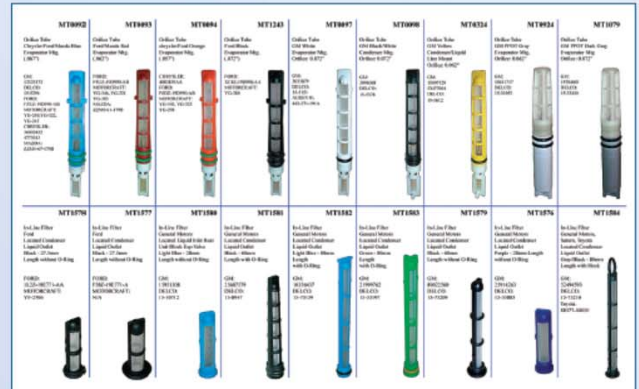

MT9638

Orifice Tubes and In-Line Filters - 18 Compartment Kit