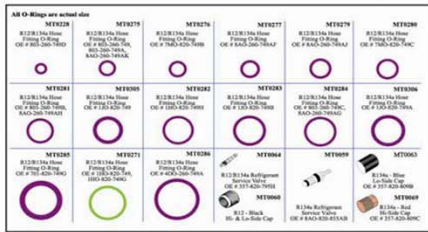

P/N MT9522 Audi/Volkswagen

P/N MT9548 Chrysler (2 Box Kit)

Kit MT9522 contains 94 service parts.