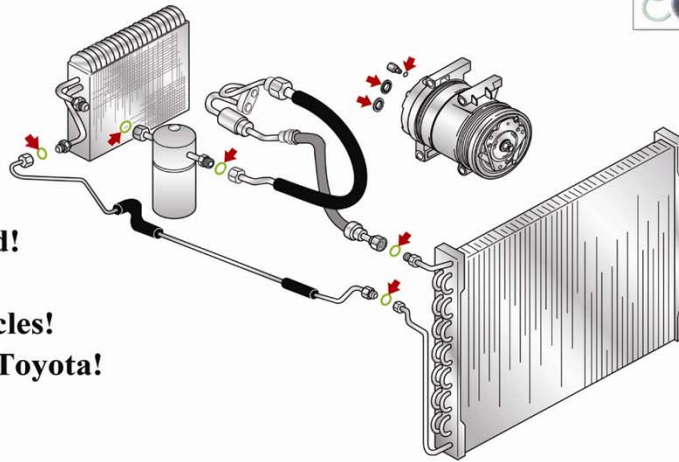

Rapid-Seal™

Patent Pending

A/C System Repair Kits

Complete A/C System Coverage!

- All the Seals to complete the Job!
- Buy and Bill by the Job!
- Increase Your Sales and Profits!
- Fast and Easy - No more Seek and Find!
- Over 81% of the U.S. Vehicle Market!
- Over 178 Million U.S. Registered Vehicles!
- Chrysler-Jeep, Ford, GM, Honda and Toyota!
- SUV and Van Rear Air Applications!
- 2003-1985 Applications!
- Cataloged by Make, Model and Year to AAIA and Activant (formerly CCI/Triad)!

Low Cost + Less Time = High Profit$

Rapid Seal™ - A/C System Service Kits

ACURA	
CL	
2003-01	MT2563
1999-97	MT2560
EL	
2005-94	MT2560
1993-86	MT2561
Integra	
2005-94	MT2560
1993-86	MT2561
Legend	
2005-94	MT2560
1993-86	MT2561
MDX	
2010-01	MT2563
NSX	
2005-94	MT2560
RL	
2010-05	MT2563
2004-96	MT2560
RSX	
2006-02	MT2563
SLX	
1999-96	MT2560
TL	
2010-99	MT2563
1998-95	MT2560
TSX	
2010-04	MT2563

ACURA	
Vigor	
1994	MT2560
1993-92	MT2561

AUDI	
80	
1995-94	MT2622
1993-86	MT2620
80 Quattro	
1995-94	MT2622
1993-86	MT2620
90	
1995-94	MT2622
1993-86	MT2620
90 Quattro	
1995-94	MT2622
1993-86	MT2620
100	
1995-94	MT2622
1993-86	MT2620
100 Quattro	
1995-94	MT2622
1993-86	MT2620
100 Series	
1995-94	MT2622
1993-86	MT2620
200	
1995-94	MT2622
1993-86	MT2620

AUDI	
200 Quattro	
1995-94	MT2622
1993-86	MT2620
4000	
1987-79	MT2620
4000CS Quattro	
1987-79	MT2620
4000S	
1987-79	MT2620
4000S Quattro	
1987-79	MT2620
5000	
1988-77	MT2620
5000CS Quattro	
1988-77	MT2620
5000S	
1988-77	MT2620
A3	
2010-06	MT2622
A4	
2010-96	MT2622
A4 Quattro	
2010-96	MT2622
A5. A5 QUATTRO. A6	
2010-96	MT2622

AUDI	
A6 Quattro	
2011-05	MT2623
2004-94	MT2622
A8	
2008-05	MT2623
2004-97	MT2622
A8 Quattro	
2010-97	MT2622
All Road Quattro	
2005	MT2623
2004-01	MT2622
Cabriolet	
2008-05	MT2623
2004-00	MT2622
Coupe	
1992-81	MT2620
Coupe Quattro	
1992-81	MT2620
Fox	
1981-73	MT2620
RS4	
2008-07	MT2623
RS6	
2004-03	MT2622
R8	
2011-08	MT2623