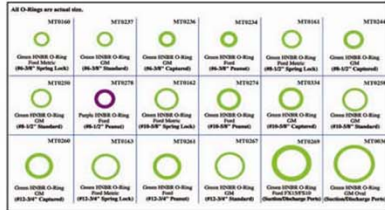

P/N MT9589
GM & Ford Basic O-ring Kit