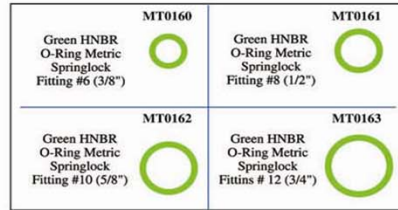

Kit MT9590 contains 80 O-rings.

P/N MT9591
Chrysler Basic O-ring Kit

Kit MT9591 contains 20 O-rings.

P/N MT9592 Ford P-Nut O-ring Kit

Kit MT9592 contains 60 O-rings.

P/N MT9593 Valve Core O-ring Kit

Kit MT9593 contains 23 valve cores.