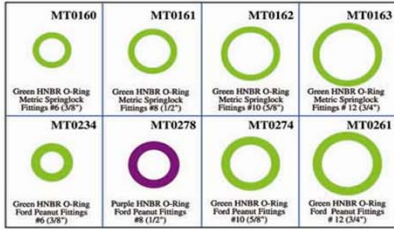

Assorted Service Kits

P/N MT9586
Ford Basic O-ring Kit