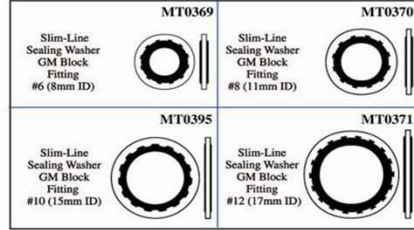

P/N MT9587
GM Slim-Line Washer Kit