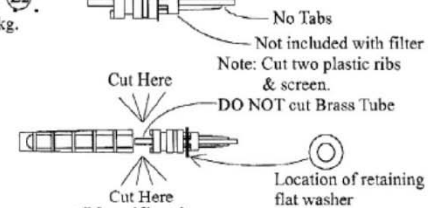

Fits 3/8, 5/16, 1/2 Dia Tubes
Can be used with or without orifice tubes.

Figure 1

Figure 2

Filter Component Identification

Code	Description	Qty.	Package
A	Main Filter Body	1	Mst Pkg
B	Clamping Nuts	2	Mst Pkg