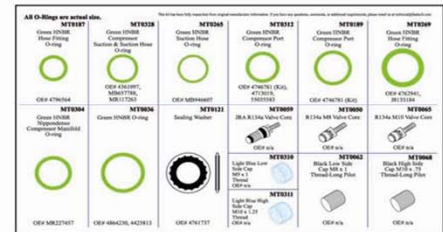

P/N MT9522 Audi/Volkswagen

P/N MT9548 Chrysler (2 Box Kit)

Kit MT9522 contains 94 service parts.

Kit 1 & 2 contains 125 service parts.

P/N MT9520 BMW

P/N MT9549 Ford (2 Box Kit)

Kit MT9520 contains 87 service parts.